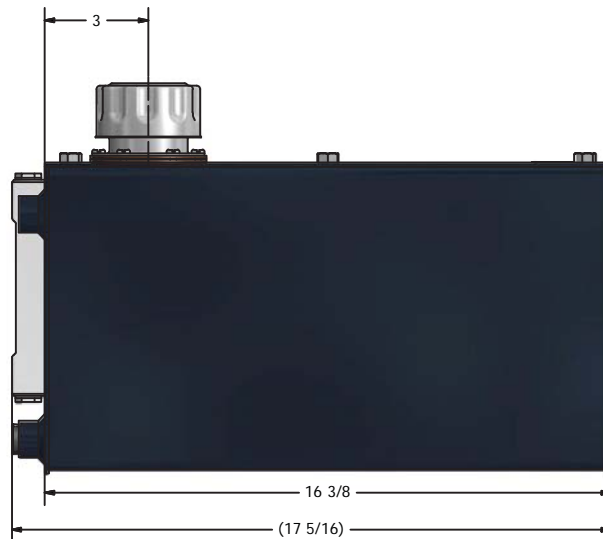

Product Specifications

Material:	Heavy Gage Steel
Construction:	Welded
Capacity:	4 gallons (15.1 liters)
Features:	Combo Sight and Temp Gage
Mounting Options:	(2) BK-200429
Weight:	25.6 lbs (11.6 kgs)

TK-200565 4 Gallon Tank FIELD SERVICEABLE