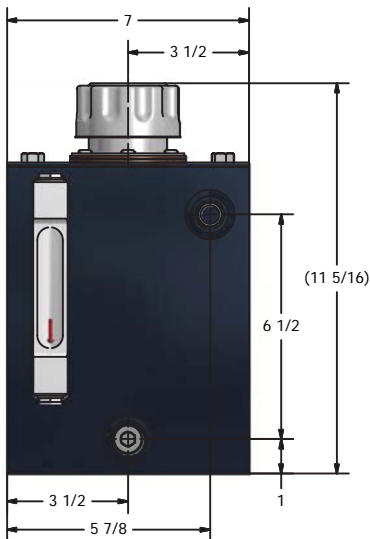

Product Specifications

Material:	Heavy Gage Steel
Construction:	Welded
Capacity:	4 gallons (15.1 liters)
Features:	Combo Sight and Temp Gage
Mounting Options:	(2) BK-200429
Weight:	25.6 lbs (11.6 kgs)

TK-200565 4 Gallon Tank FIELD SERVICEABLE